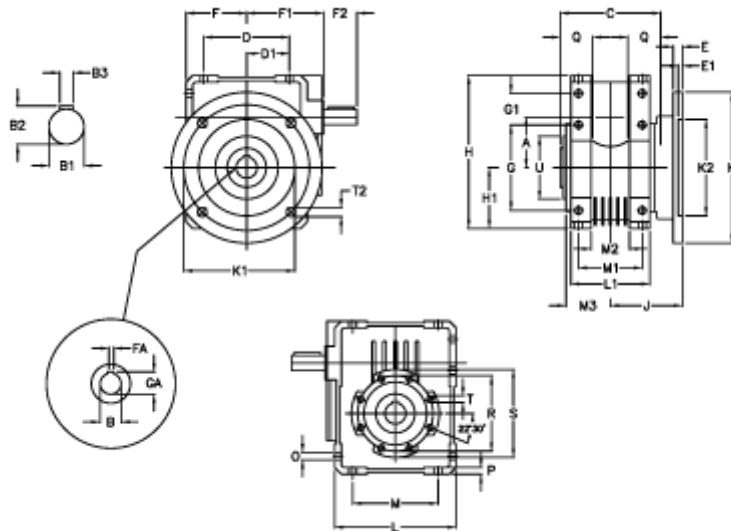

Article number: 3922075050500

Description: Worm gear with solid input shaft
W 75UFC1-50-HS unassembled

Measures

A = 75.00	Description = W75 UFC-xx-P71 B5	G1 = 46.5	L = 174	Q = 40
B = 30	E = 12	GA = 33.3	L1 = 104	R = 110
B1 = 19	E1 = 5	H = 220.5	M = 126	S = 125
B2 = 21.5	F = 87.0	H1 = 87.0	M1 = 82	T = M8x14
B3 = 6	F1 = 124.5	J = 85.0	M2 = 44	T2 = 12.5
C = 127	F2 = 40	K = 200	M3 = 58.5	U = 90
D = 109.5	FA = 8	K1 = 165	O = 10.5	
D1 = 46.5	G = 126	K2 = 130	P = 9	